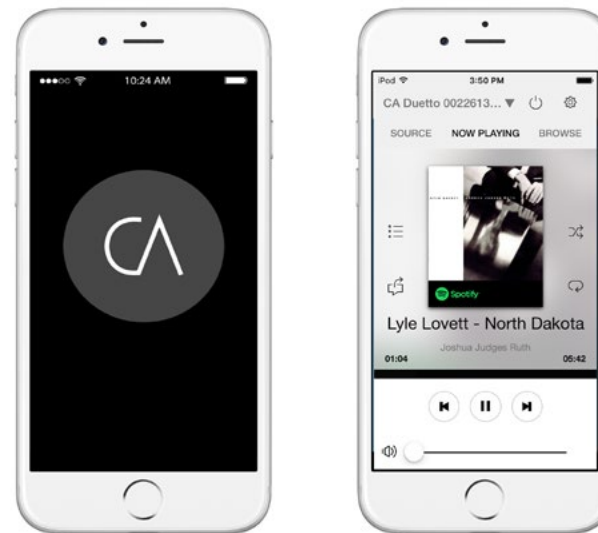

Qualcomm aptX is a product of Qualcomm Technologies International, Ltd.

The N-Mark is a trademark or registered trademark of NFC Forum, Inc. in the United States and in other countries.

## Multi-room

For those wanting a simpler solution, place our models in different rooms, download our free App, and you'll soon be enjoying music throughout your home. Control your music everywhere from anywhere.

## Como Control App

"A" is for Apple iOS and Android. Whichever you use, we have the App for you. The free Como Control App converts your smart device into a wireless, touch screen controller. Let your fingers do the walking and access functions like power, volume, tuning, presets, sources, EQ, play/pause, view Internet station logos and Spotify album art, see meta data, and coordinate multi-room sound (if you have multiple models throughout your home). You can also set the time, activate the Sleep timer, and perform a Factory reset, all without having to use the controls on the unit. But if you'd like, the unit can be controlled without using the app. Control freaks, we have you covered.