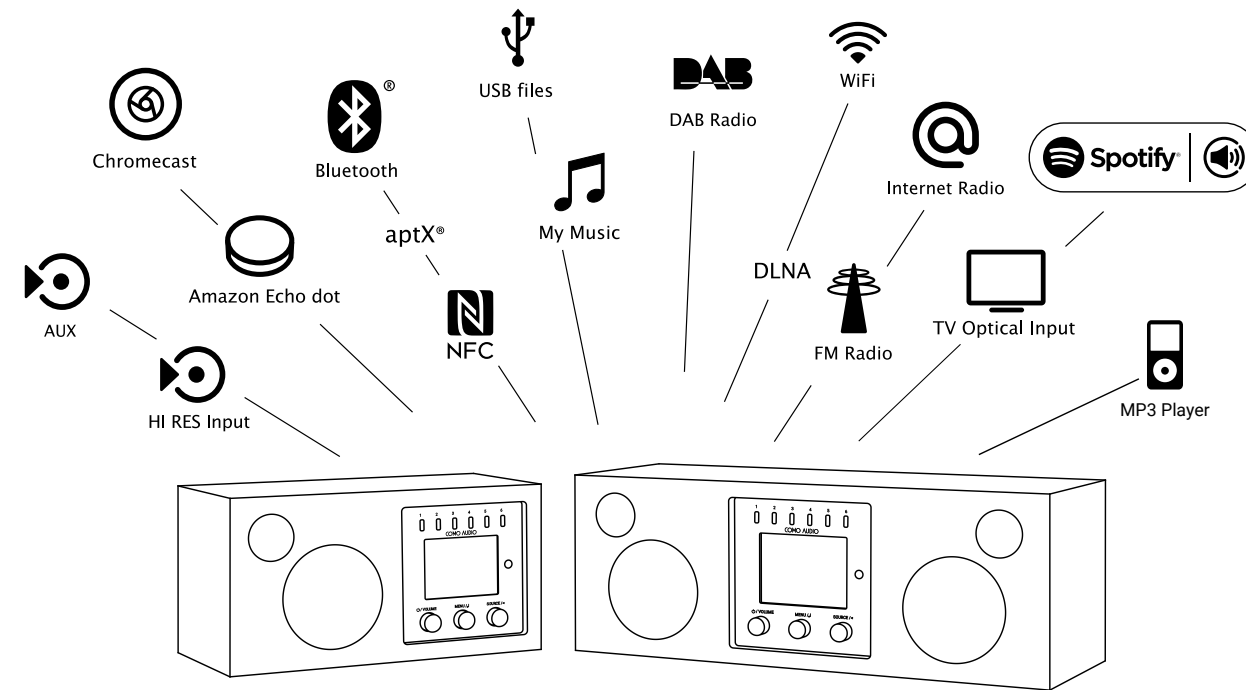

Why choose COMO AUDIO?

Tom never loses sight of the mission: make a high-quality product that supports the latest technology, doesn't become obsolete, is simple to operate, has distinctive design, takes up a small amount of space, and sounds great.

“ You'll be hard pressed to find a compact music system that's as versatile and sounds as good... ”

Sound and Vision

Smart Audio Multi-room

The Spotify software is subject to third party licenses found here: www.spotify.com/connect/third-party-licenses

"The Bluetooth® word mark and logos are registered trademarks owned by the Bluetooth SIG, Inc. and any use of such marks by Como Audio is under license. Other trademarks and trade names are those of their respective owners."

Qualcomm aptX is a product of Qualcomm Technologies International, Ltd.

The N-Mark is a trademark or registered trademark of NFC Forum, Inc. in the United States and in other countries.